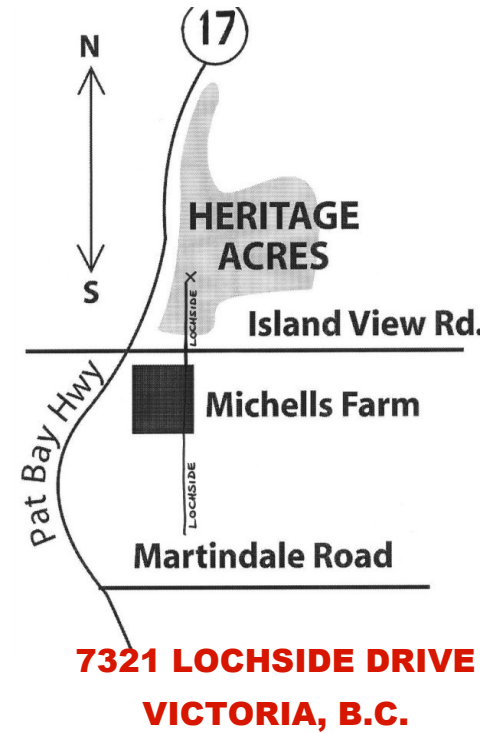

Heritage Acres

Saanich Artifacts Historical Foundation

Early Ford V8 Club R.G # 109.

P.O. Box 53517 Broadmead RPO
Victoria British Columbia
V8X 5K2

WWW.EARLYFORDV8VICTORIA.COM