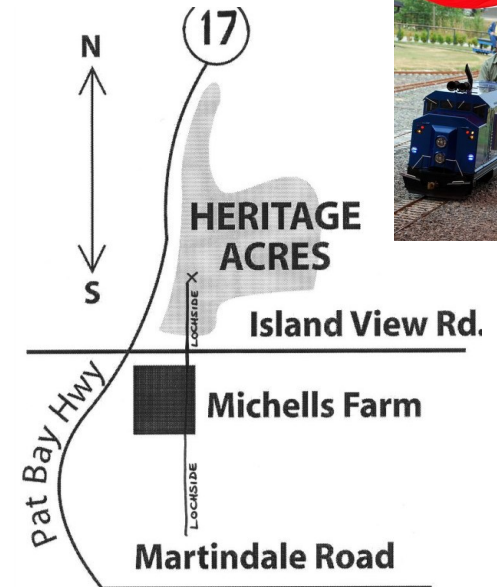

Fords & Friends

Car Show & Shine July 19, 2015

www.earlyfordv8victoria.com

We are a group of car and truck enthusiasts who have a passion for the engineering, quality, style and detail of early Ford motor products. We encourage the preservation and restoration of these vehicles by educating and inspiring both experienced and amateur car lovers as to the unique style and quality of early Fords. Our goal is to share our passion and knowledge of early Fords and to increase our membership and following throughout Southern Vancouver Island.

The annual Fords & Friends event is now in its 35th year and increasingly popular throughout the Pacific Northwest. Display cars include all makes and models that are pre 1986, classic or modified.

The V8 club #109 is a non-profit association and we are proud to support Camosun College through an annual bursary and the Times Colonist Christmas Fund.

Live Music by Rukus

Carson Automotive Group

**7321 LOCHSIDE DRIVE
VICTORIA, B.C.**

Heritage Acres

Saanich Artifacts Historical Foundation

Early Ford V8 Club R.G # 109.

P.O. Box 53517 Broadmead
Victoria British Columbia
V8X 5K2

WWW.EARLYFORDV8VICTORIA.COM